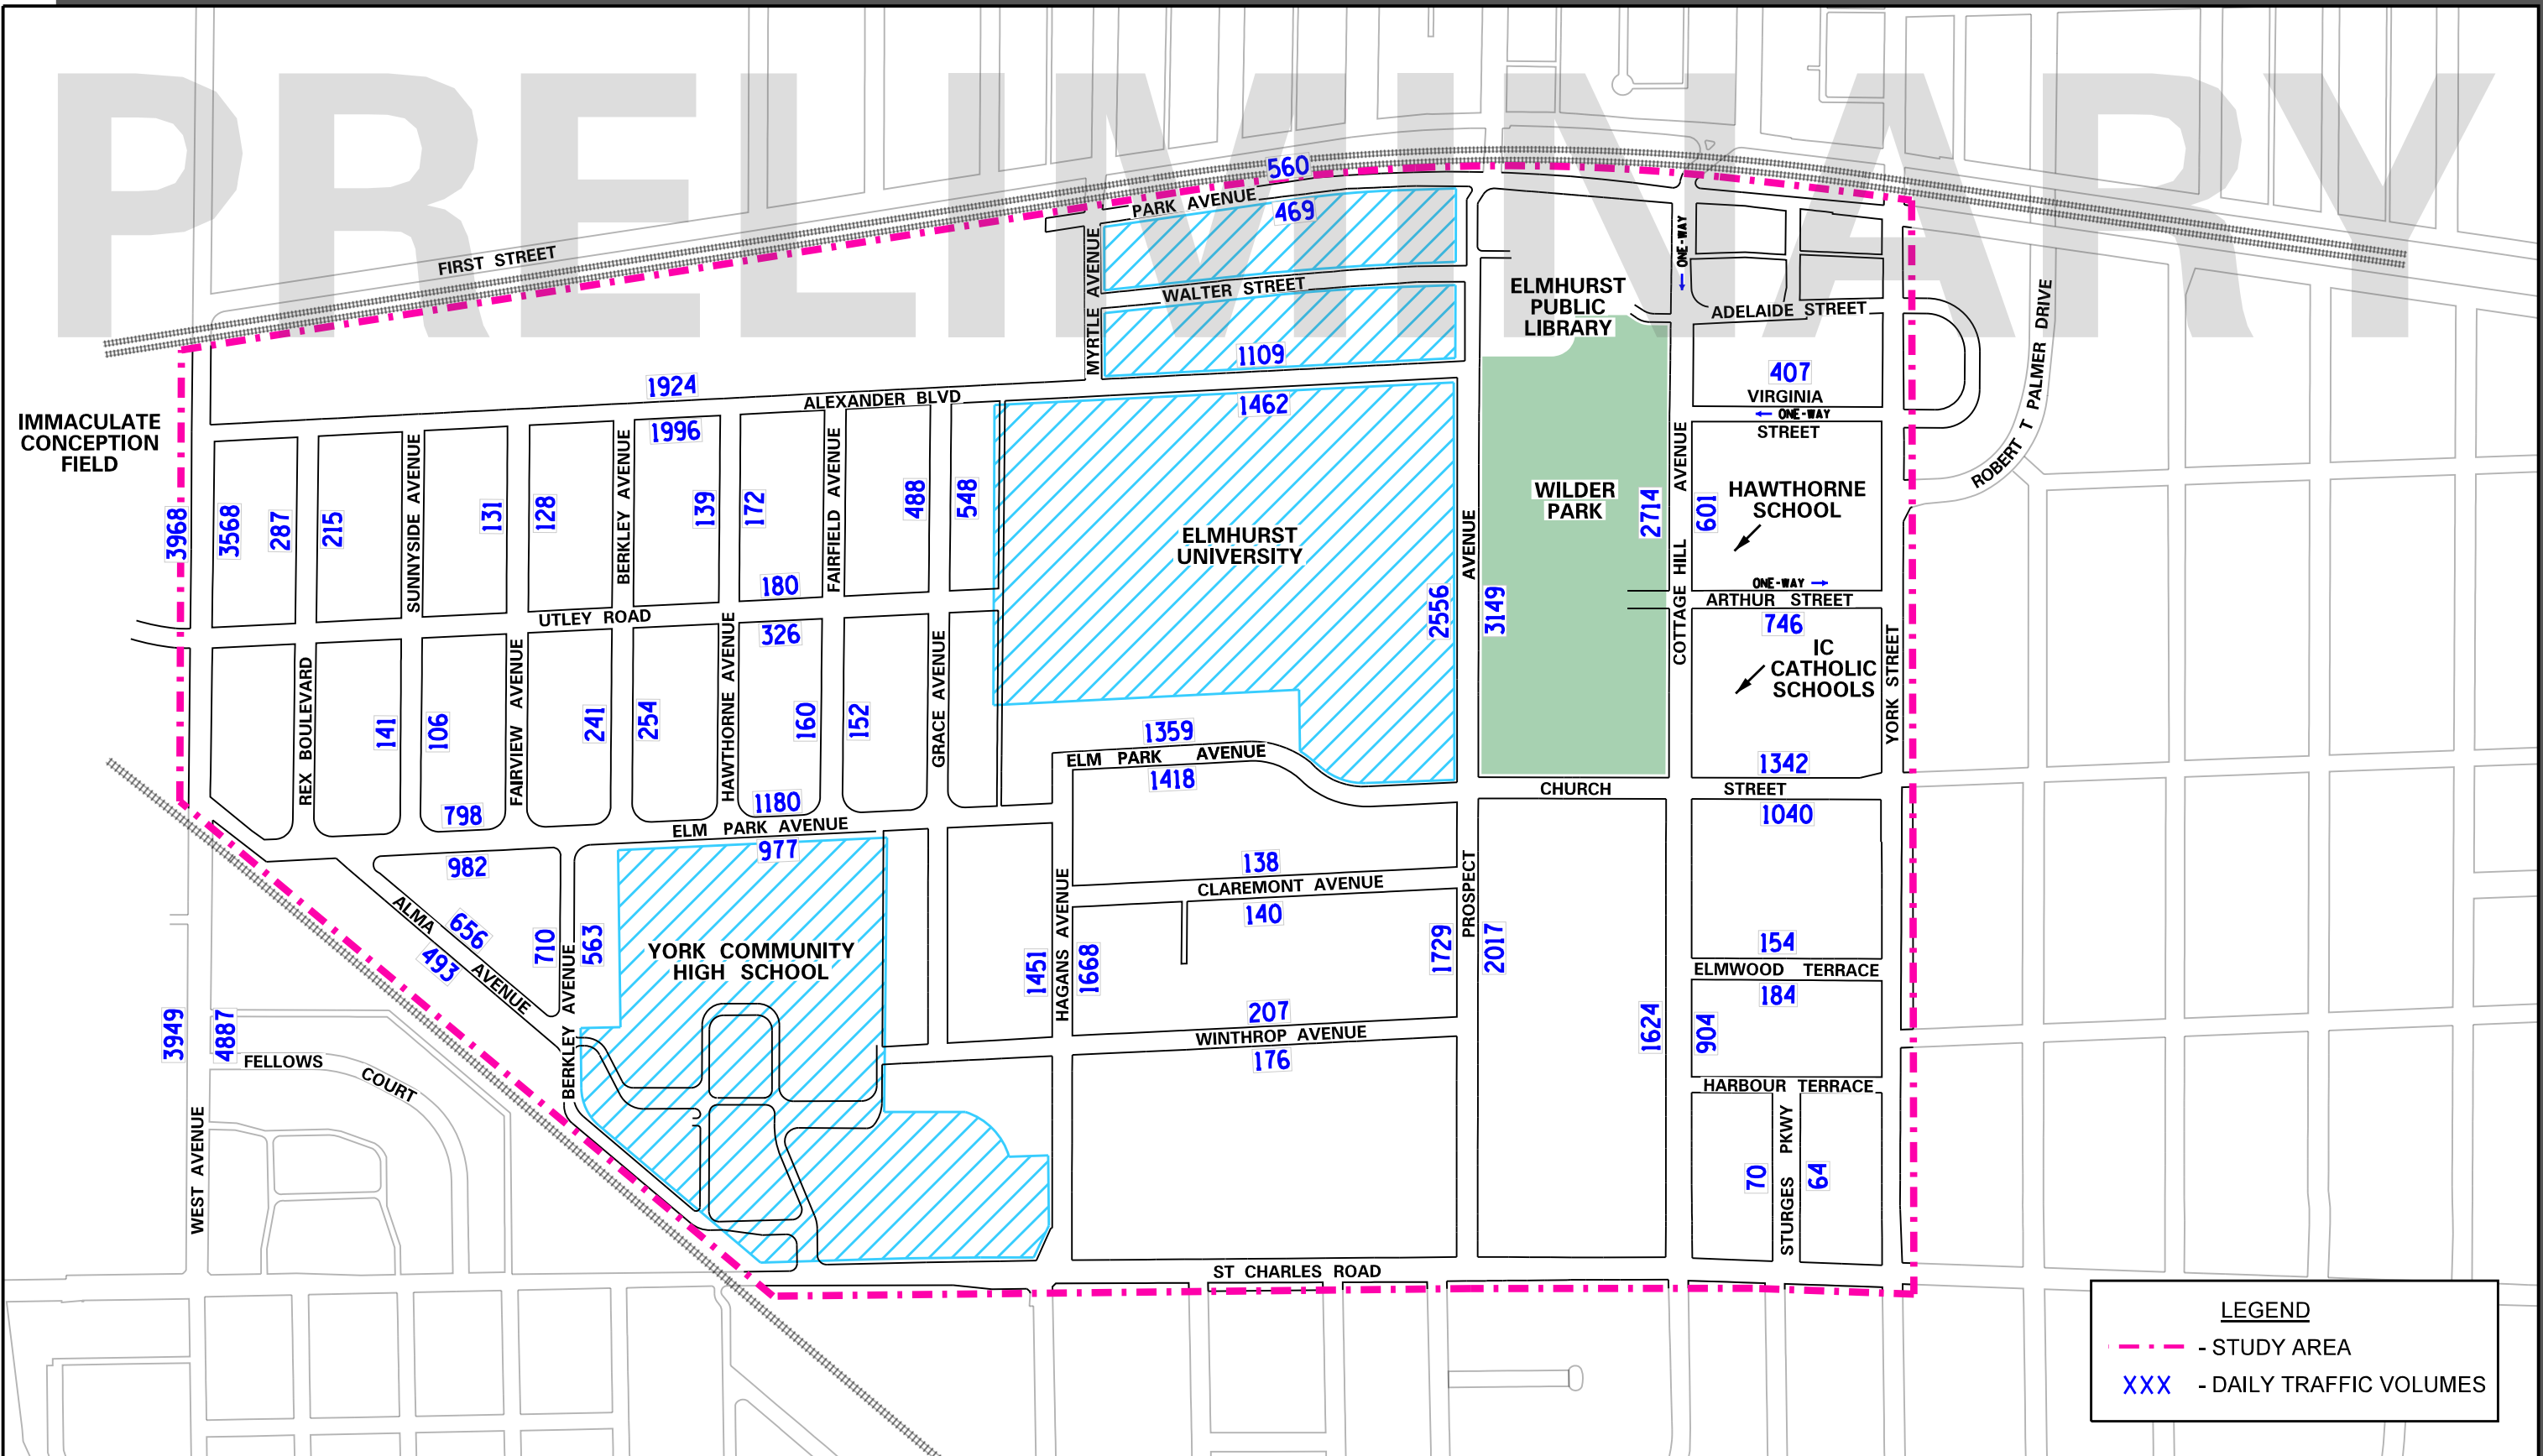

PRELIMINARY

PILOT NEIGHBORHOOD  
TRAFFIC STUDY  
ELMHURST, ILLINOIS

EXISTING DAILY TRAFFIC VOLUMES

**LEGEND**

- - - STUDY AREA

XXX - DAILY TRAFFIC VOLUMES