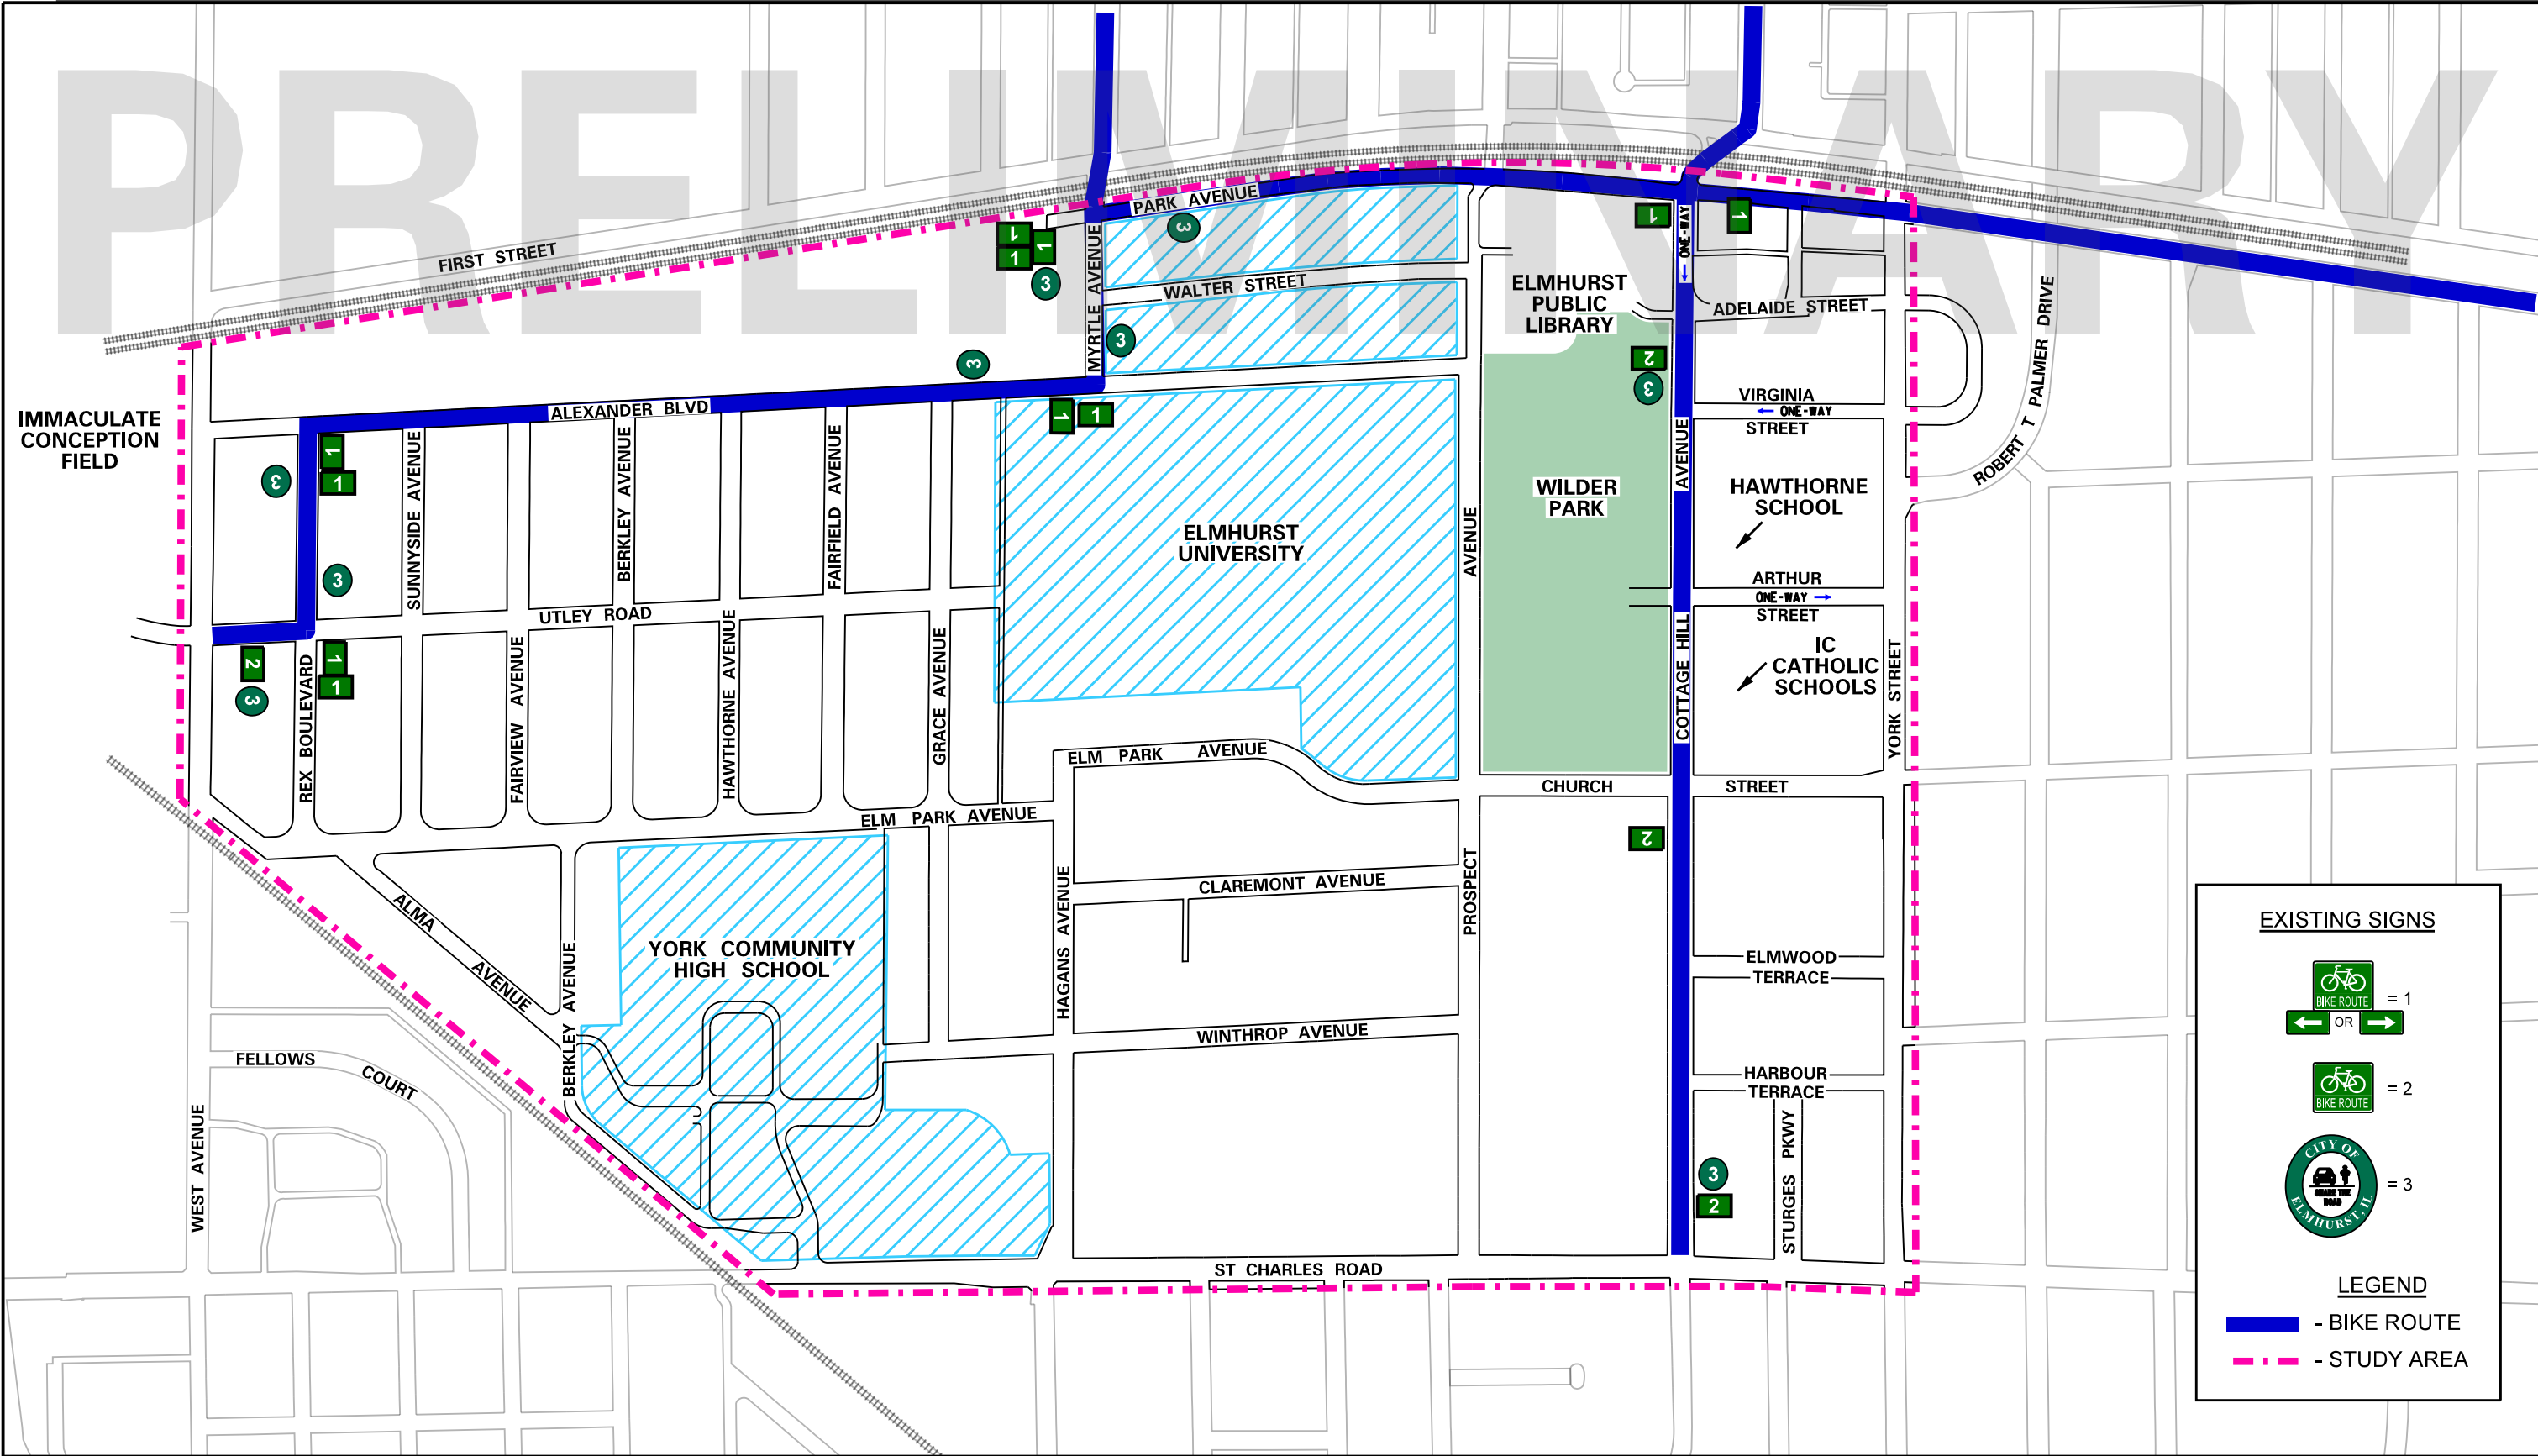

PRELIMINARY

EXISTING SIGNS

- = 1
- OR = 1
- = 2
- = 3

LEGEND

- BIKE ROUTE
- STUDY AREA