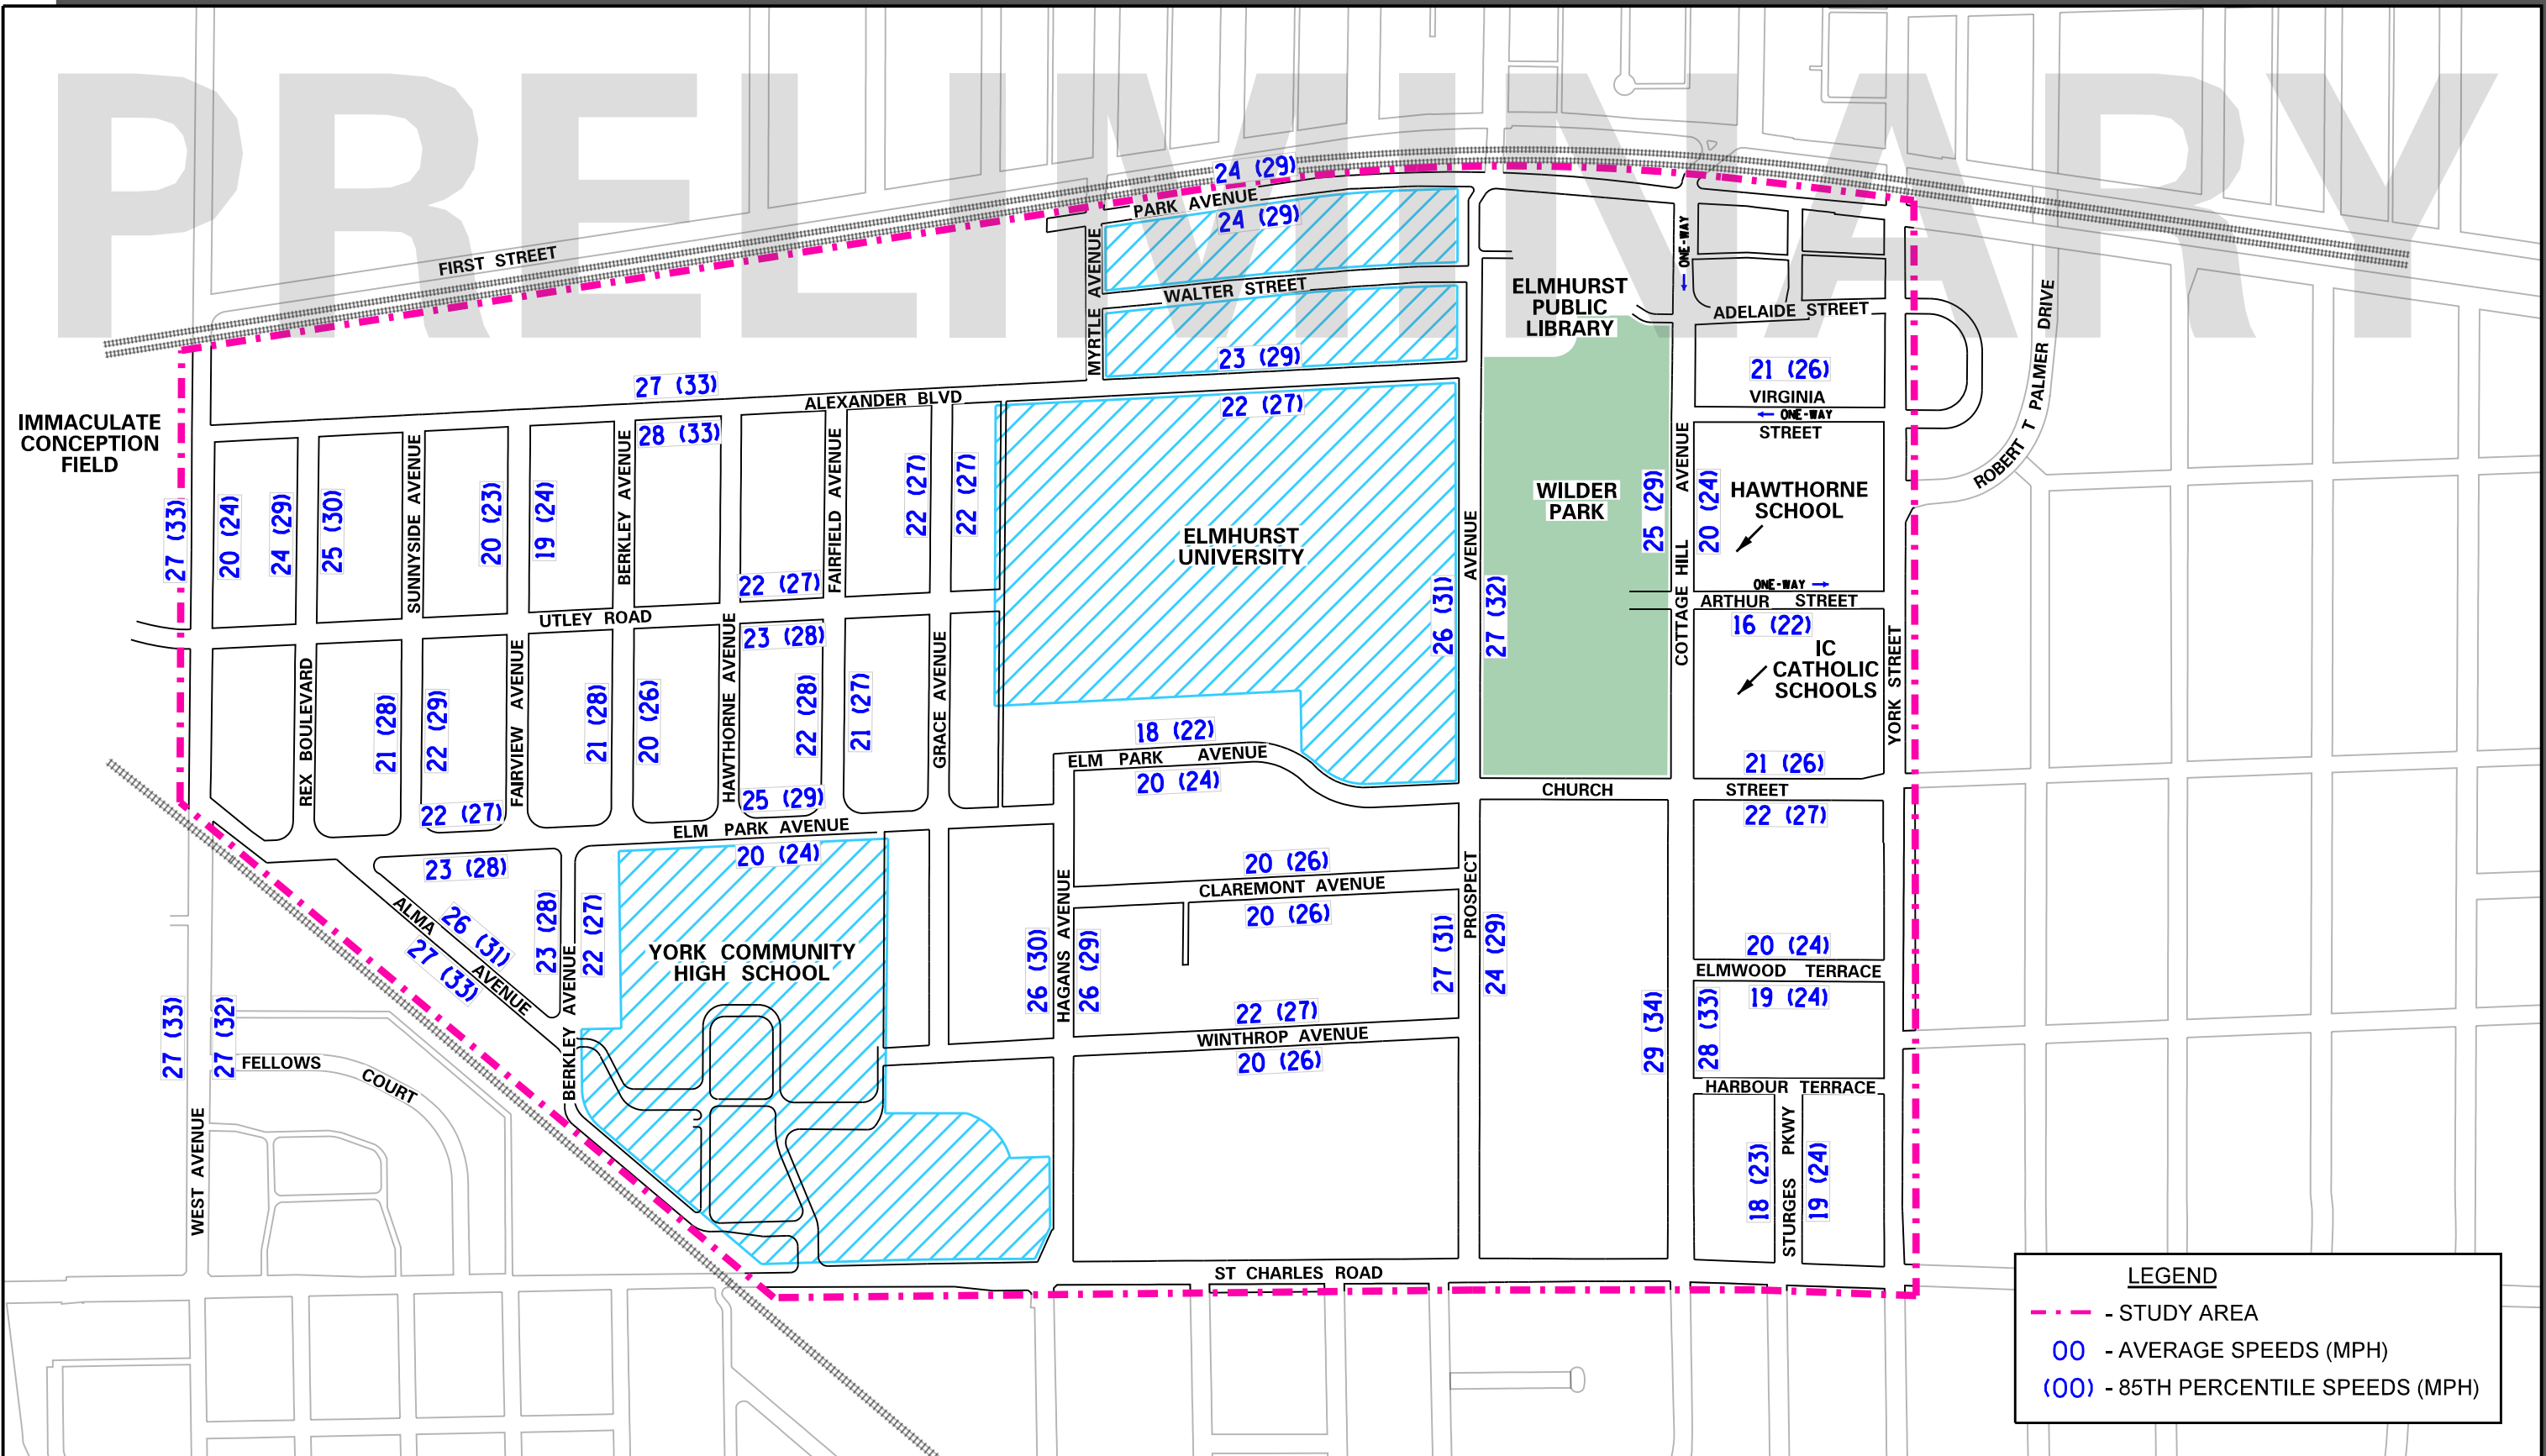

PRELIMINARY

LEGEND

- STUDY AREA
- OO - AVERAGE SPEEDS (MPH)
- (OO) - 85TH PERCENTILE SPEEDS (MPH)